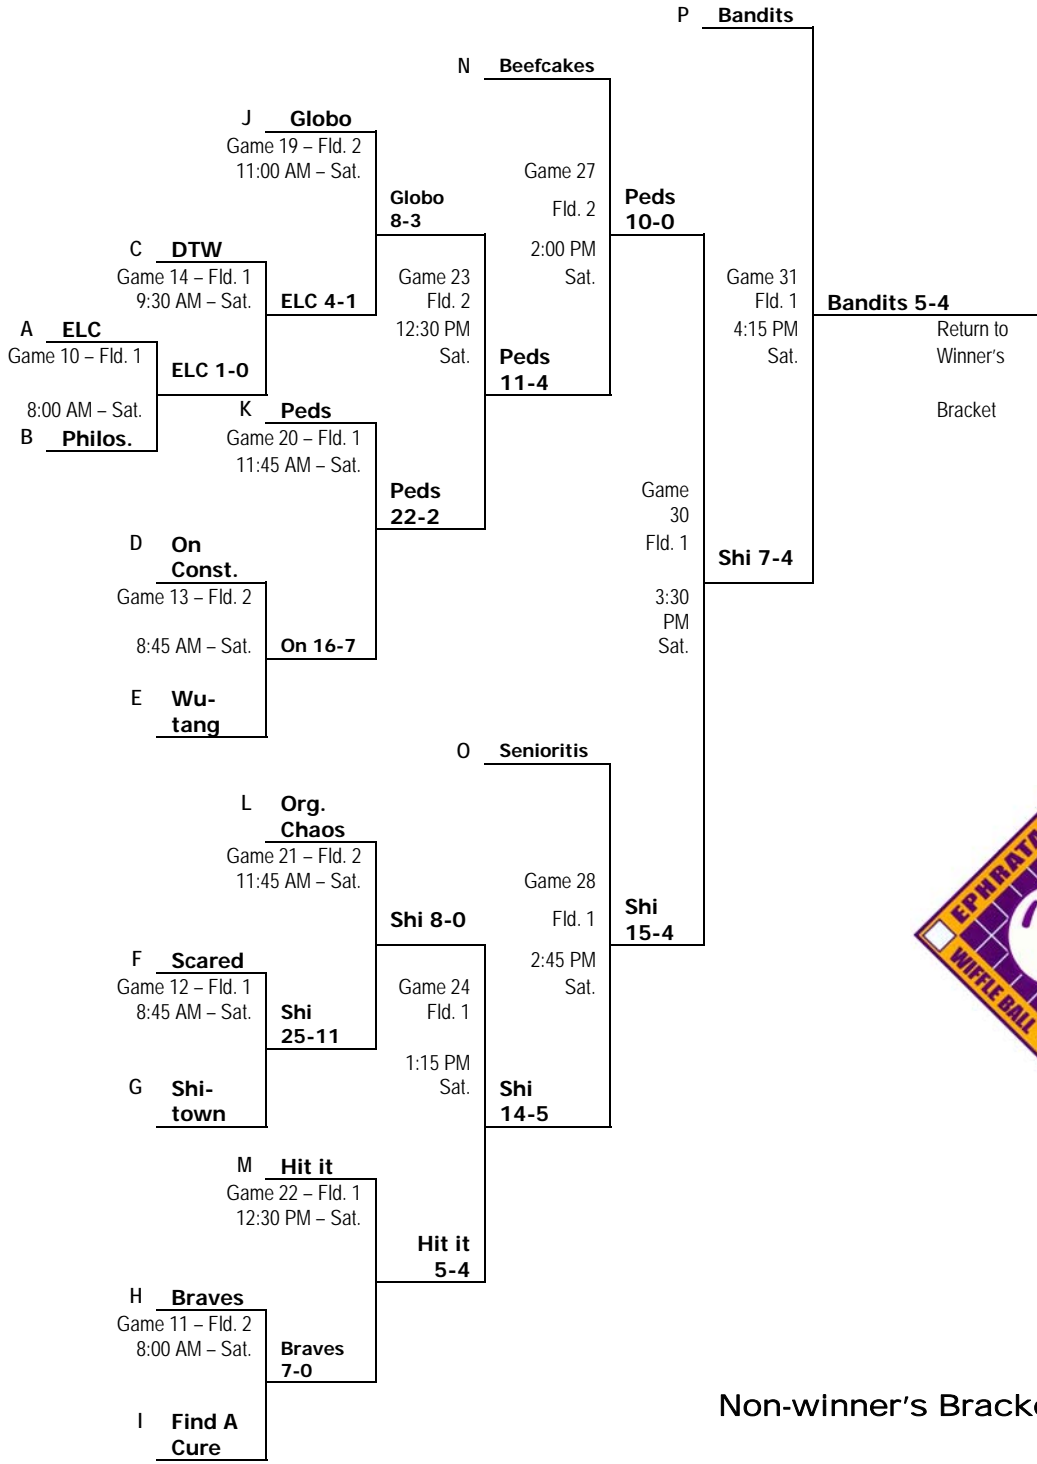

# 2009 Ephrata Invitational Wiffle Ball Tournament – Senior Circuit

## Winner's Bracket

# 2009 Ephrata Invitational Wiffle Ball Tournament – Senior Circuit

Non-winner's Bracket